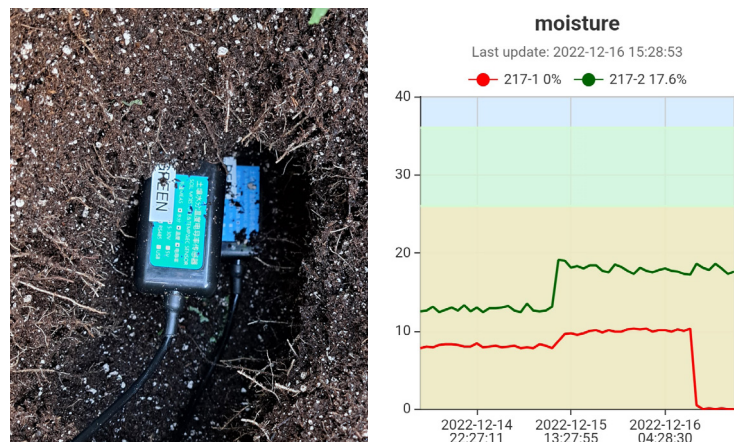

STUDY DETAILS

'The Well' V2 has been evaluated in-lab and within a greenhouse environment to complete the following:

- Compiled a 'Frequently Asked Questions' manual that included:
  - Information acquired from the activation of the 'The Well' V2.
  - Evaluations included: item identification; establishing connections to LoRaWan & Cloud via WiFi; reliability of the LoRaWan & Cloud connections; and continuity of probe recording (missed data).
- Provided satellite connectivity options that included:
  - Identifying compatible satellite companies.
  - Qualification criteria from compatible satellite companies: geographical area coverage, costing models, and devices supported.
  - Functional compatibility analysis and analyzed hardware compatibility, and provided feedback for future satellite connectivity development and testing.

RESULTS

The Well V2 is a major improvement and shows great potential for Plug n Play readiness. An evaluation was provided to Snow Acres Canada for their review for further testing and development with recommendations from OCCI to further improve connectivity and user experience.

FUTURE RESEARCH

Snow Acres Canada will be evaluating the validation results and determining next steps.

Learn more at oldscollege.ca/SmartFarm